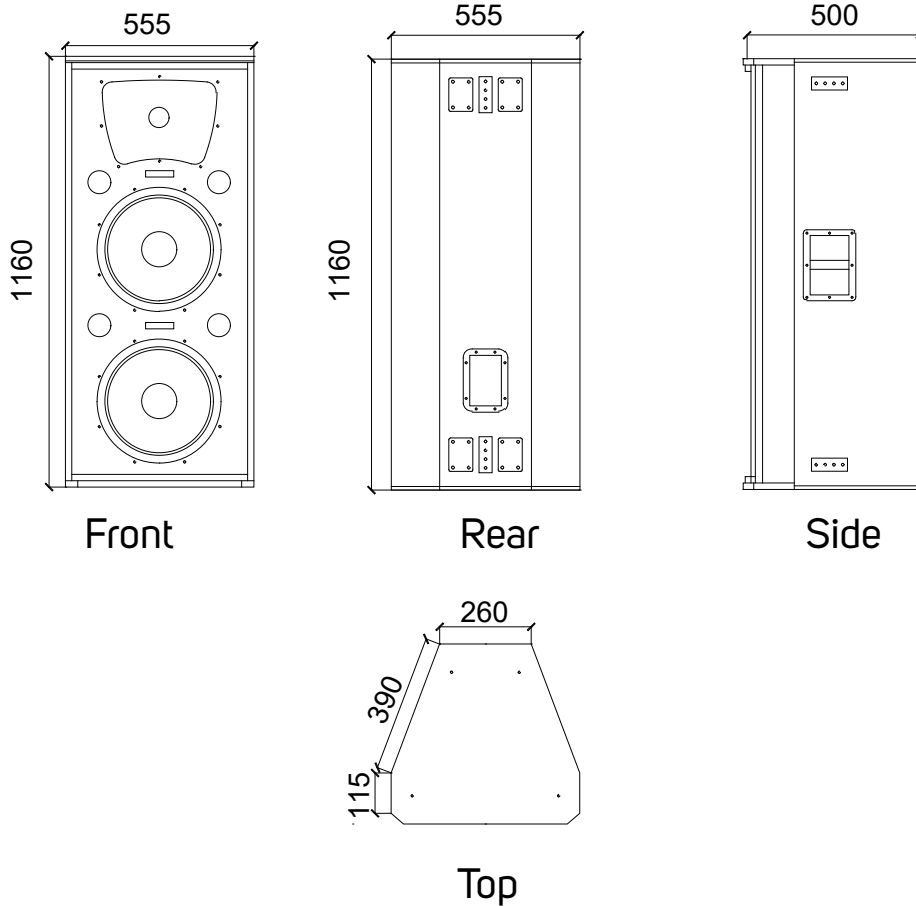

#### DESCRIPTION

Passive 2X15" Portable Two-Way Utility Stage Loudspeaker System  
The STI PS 2X15" is a portable, double fifteen-inch, two-way speaker system designed for either main sound reinforcement or monitoring applications. It is perfect for speech reinforcement of any type, live performance stage monitoring, reinforcement of vocal and acoustic music, and as a high-performance satellite speaker for use with subwoofers. PS passive speakers were designed to provide the sensitivity, frequency response and power handling needed for almost any professional audio environment while still being reasonably priced. Whether you use a powered mixer or an equipment rack full of amps and signal processing, PS passive speakers deliver the sound power and bandwidth necessary to make loud music sound natural and even quiet speech intelligible.

### THREE WAY SPEAKERS

Frequency Responce	45Hz-18Khz
Impetoce	4 Ohms
RMS	1200/2400W
Peak Power Handling	4800W
Directivity Angle	H90°x V10°
Sensitivity	101dB (2,83v/m)
Maximun SPL	128dB
Woofers	2x15" (380mm)
Tweeter	3" (75mm)
Size	1160x555x500mm
Weight	53kg